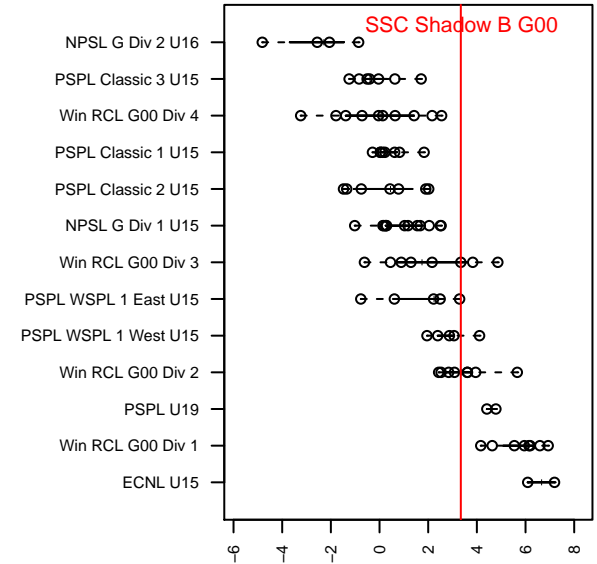

SSC Shadow B G00

Spokane SC Shadow
 Spokane, WA
 G00 total strength=1457
 attack=11.45 defense=8.28
 fall league = Win RCL G00 Div 3
 notes= Philp 2013-14, Orgami 2015

alt names used:
 SSC Shadow G00-B
 SSCSHADOW G00B (WA)
 SSC Shadow G00B - Ogami
 SSC Shadow G00-B
 SSC Shadow G00-B

Venues played:
 2015 Nike Crossfire Challenge Gold Group U15
 2015 AstroTurf Showcase GU15 AB
 2015 Win RCL G00 Div 3
 2015 WYS Presidents Cup G00 Division 1

SSC Shadow B G00
 Dots are actual minus expected GF (blue circles) and GA (red triangles).
 Blue line is smoothed change in attack strength. Red is smoothed change in defense strength.

**attack and defense variance (black dot)
relative to other teams
and top 10 in region**

**attack and defense rating
relative to others at age
and all opponents in last 13 months**

Performance relative to 13 month average