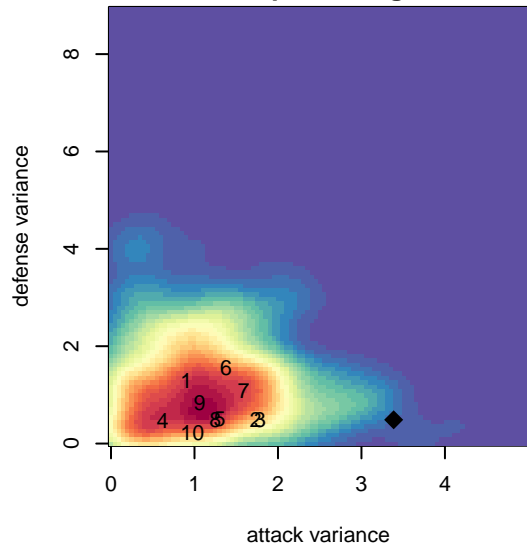

SSC Shadow B G00

Spokane SC Shadow
 Spokane, WA
 G00 total strength=1457
 attack=11.45 defense=8.28
 fall league = Win RCL G00 Div 3
 notes= Philp 2013-14, Orgami 2015

alt names used:
 SSC Shadow G00-B
 SSCSHADOW G00B (WA)
 SSC Shadow G00B - Ogami
 SSC Shadow G00-B
 SSC Shadow G00-B

Venues played:
 2015 Nike Crossfire Challenge Gold Group U15
 2015 AstroTurf Showcase GU15 AB
 2015 Win RCL G00 Div 3
 2015 WYS Presidents Cup G00 Division 1

SSC Shadow B G00
 Dots are actual minus expected GF (blue circles) and GA (red triangles).
 Blue line is smoothed change in attack strength. Red is smoothed change in defense strength.

**attack and defense variance (black dot)
relative to other teams
and top 10 in region**

**attack and defense rating
relative to others at age
and all opponents in last 13 months**

Performance relative to 13 month average